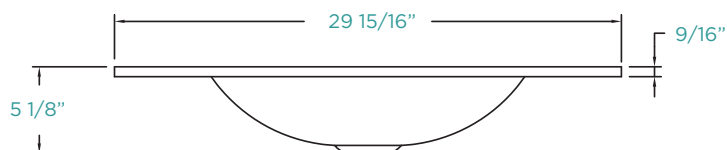

SPECIFICATIONS / TECHNICAL DATA

SERENITY SINK GLASS

30" x 18"

ATTENTION! Dimensions may vary by up to 3/8". It is highly recommended to pull all dimensions of actual model for manufacturing purposes.

MODEL# VG3018W-8