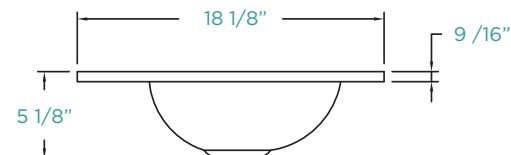

SPECIFICATIONS / TECHNICAL DATA

SERENITY SINK GLASS

30" x 18"

ATTENTION! Dimensions may vary by up to 3/8". It is highly recommended to pull all dimensions of actual model for manufacturing purposes.

MODEL# VG3018W-8