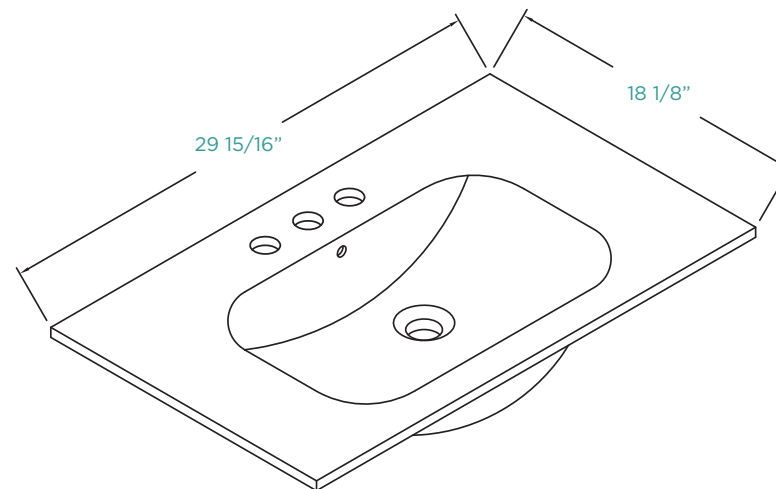

SPECIFICATIONS / TECHNICAL DATA

SERENITY SINK GLASS

30" x 18"

ATTENTION! Dimensions may vary by up to 3/8". It is highly recommended to pull all dimensions of actual model for manufacturing purposes.

MODEL# VG3018W-8