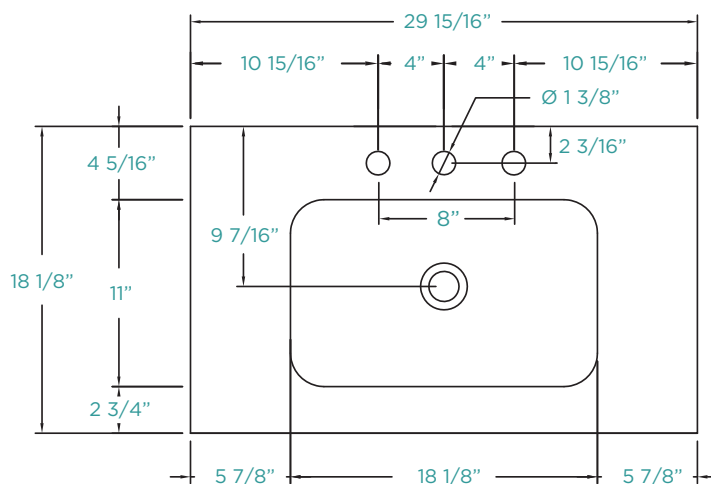

SPECIFICATIONS / TECHNICAL DATA

SERENITY SINK GLASS

30" x 18"

ATTENTION! Dimensions may vary by up to 3/8". It is highly recommended to pull all dimensions of actual model for manufacturing purposes.

MODEL# VG3018W-8